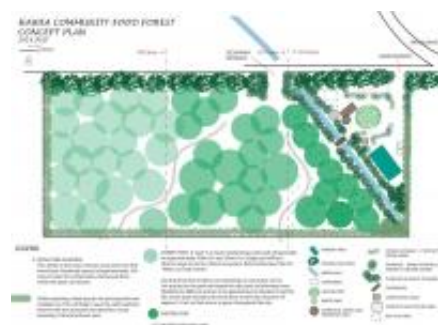

[Hawea Food Forest](#)

We are a community-run food forest and community garden operated by volunteers. [read more](#)

[021 173 1350](tel:0211731350) / admin@haweafoodforest.org / www.facebook.com/groups/HaweaFoodForest