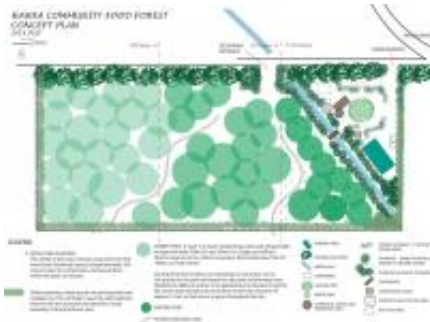

[Hawea Food Forest](#)

We are a community-run food forest and community garden operated by volunteers. [read more](#)

[021 173 1350](tel:0211731350) / admin@haweafoodforest.org / www.facebook.com/groups/HaweaFoodForest