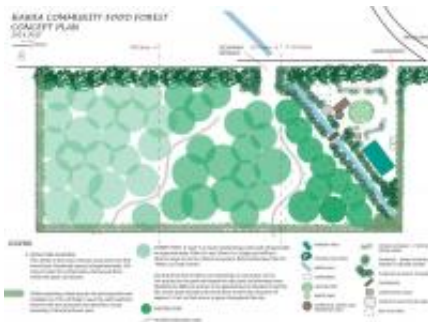

[Hawea Food Forest](#)

We are a community-run food forest and community garden operated by volunteers. [read more](#)

[021 173 1350](tel:0211731350) / admin@haweafoodforest.org / www.facebook.com/groups/HaweaFoodForest

---