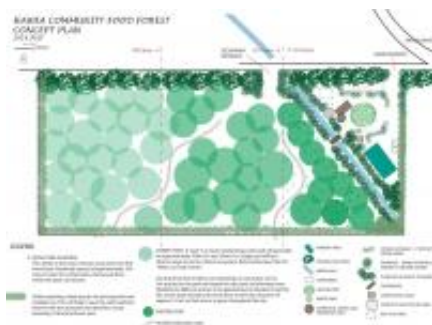

[Hawea Food Forest](#)

We are a community-run food forest and community garden operated by volunteers. [read more](#)

[021 173 1350](tel:0211731350) / admin@haweafoodforest.org / www.facebook.com/groups/HaweaFoodForest

---