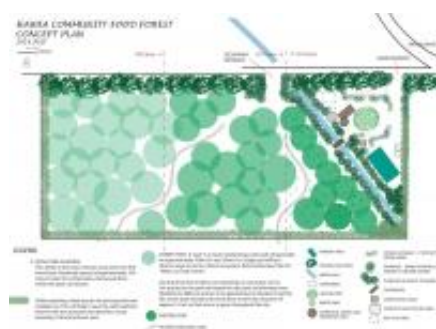

[Hawea Food Forest](#)

We are a community-run food forest and community garden operated by volunteers. [read more](#)

[021 173 1350](tel:0211731350) / admin@haweafoodforest.org / www.facebook.com/groups/HaweaFoodForest