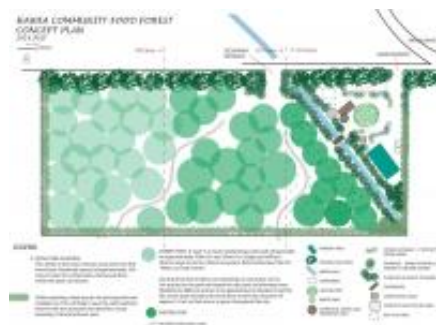

[Hawea Food Forest](#)

We are a community-run food forest and community garden operated by volunteers. [read more](#)

[021 173 1350](tel:0211731350) / admin@haweafoodforest.org / www.facebook.com/groups/HaweaFoodForest