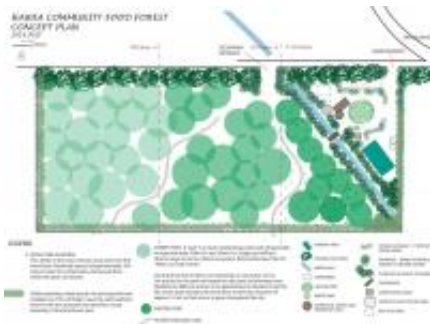

[Hawea Food Forest](#)

We are a community-run food forest and community garden operated by volunteers. [read more](#)

[021 173 1350](tel:0211731350) / admin@haweafoodforest.org / www.facebook.com/groups/HaweaFoodForest