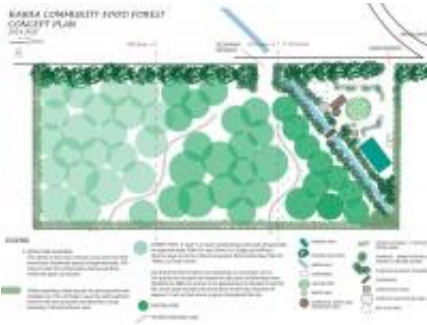

[Hawea Food Forest](#)

We are a community-run food forest and community garden operated by volunteers. [read more](#)

[021 173 1350](tel:0211731350) / admin@haweafoodforest.org / www.facebook.com/groups/HaweaFoodForest