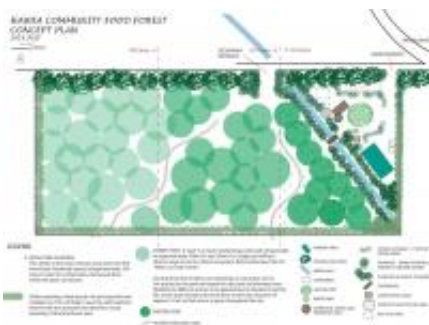

[Hawea Food Forest](#)

We are a community-run food forest and community garden operated by volunteers. [read more](#)

[021 173 1350](tel:0211731350) / admin@haweafoodforest.org / www.facebook.com/groups/HaweaFoodForest