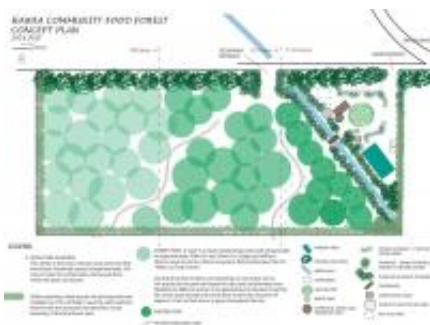

[Hawea Food Forest](#)

We are a community-run food forest and community garden operated by volunteers. [read more](#)

[021 173 1350](tel:0211731350) / admin@haweafoodforest.org / www.facebook.com/groups/HaweaFoodForest