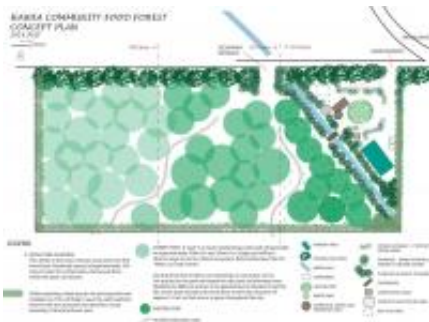

[Hawea Food Forest](#)

We are a community-run food forest and community garden operated by volunteers. [read more](#)

[021 173 1350](tel:0211731350) / admin@haweafoodforest.org / www.facebook.com/groups/HaweaFoodForest

---