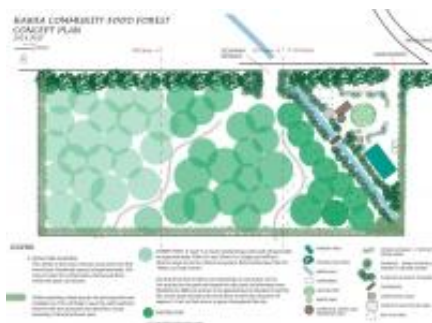

[Hawea Food Forest](#)

We are a community-run food forest and community garden operated by volunteers. [read more](#)

[021 173 1350](tel:0211731350) / admin@haweafoodforest.org / www.facebook.com/groups/HaweaFoodForest