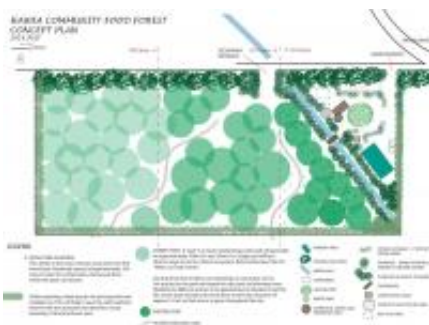

[Hawea Food Forest](#)

We are a community-run food forest and community garden operated by volunteers. [read more](#)

[021 173 1350](tel:0211731350) / admin@haweafoodforest.org / www.facebook.com/groups/HaweaFoodForest

---