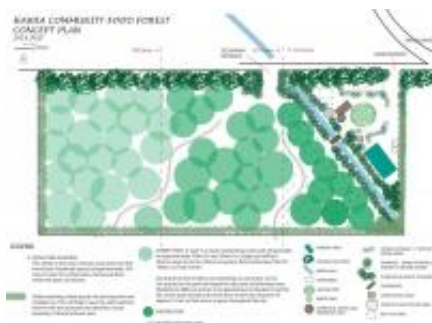

[Hawea Food Forest](#)

We are a community-run food forest and community garden operated by volunteers. [read more](#)

[021 173 1350](tel:0211731350) / admin@haweafoodforest.org / www.facebook.com/groups/HaweaFoodForest