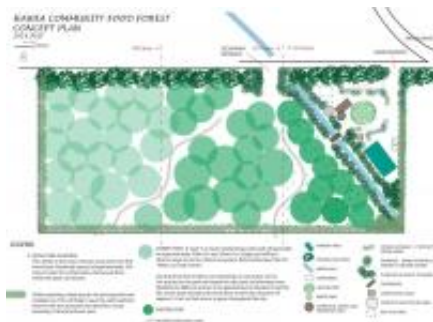

[Haweia Food Forest](#)

We are a community-run food forest and community garden operated by volunteers. [read more](#)

[021 173 1350](tel:0211731350) / admin@haweiafoodforest.org / www.facebook.com/groups/HaweiaFoodForest