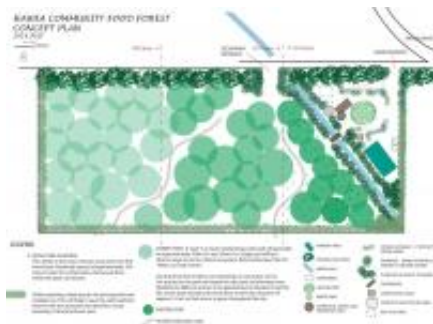

[Hawea Food Forest](#)

We are a community-run food forest and community garden operated by volunteers. [read more](#)

[021 173 1350](tel:0211731350) / admin@haweafoodforest.org / www.facebook.com/groups/HaweaFoodForest