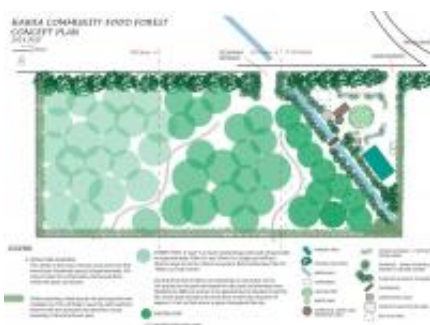

[Hawea Food Forest](#)

We are a community-run food forest and community garden operated by volunteers. [read more](#)

[021 173 1350](tel:0211731350) / admin@haweafoodforest.org / www.facebook.com/groups/HaweaFoodForest